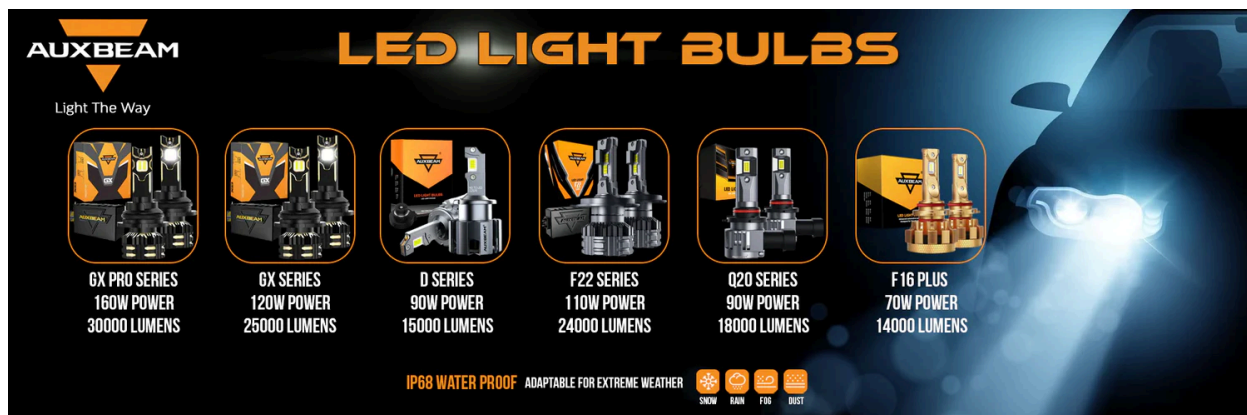

Upgrade Your Maruti Suzuki Jimny: The Ultimate Guide to Choosing the Best LED Headlights from Auxbeam India for Enhanced Safety and Performance

Are you ready to take your Maruti Suzuki Jimny to the next level? One of the most impactful upgrades you can make to your vehicle is upgrading to LED headlights. In this comprehensive guide, we'll explore everything you need to know about LED headlights for Jimny, including why they're the best choice for safety and performance, and how to select the perfect set from Auxbeam India for your car.